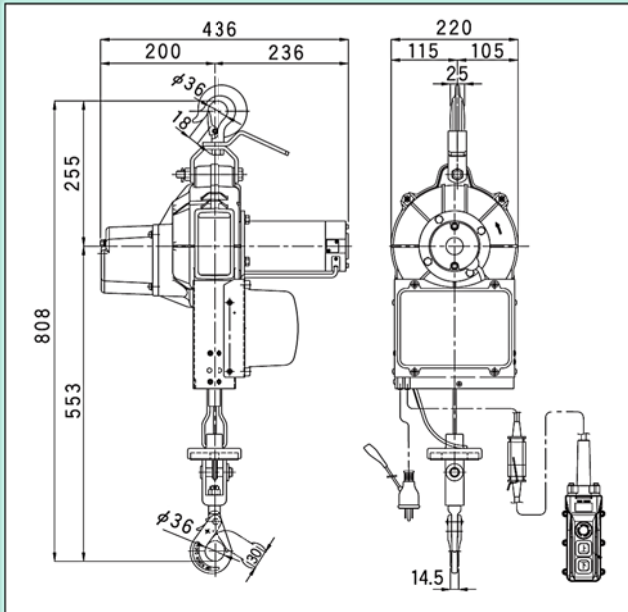

ISO9001:2008 Certified
ISO14001:2004 Certified

TOYO KOKEN BABY HOIST®

This is the market-leading hoist in Japan.

- BABY HOIST is a portable, compact and lightweight hoist.
- Installation of the hoist is just to hang it.
- It can lift heavy loads up easily.
- The machine can work in two-speed: high speed and low speed, and adjust the position of loads easily.
- Slow start enable work with loads moving slightly.

BH-800A Series